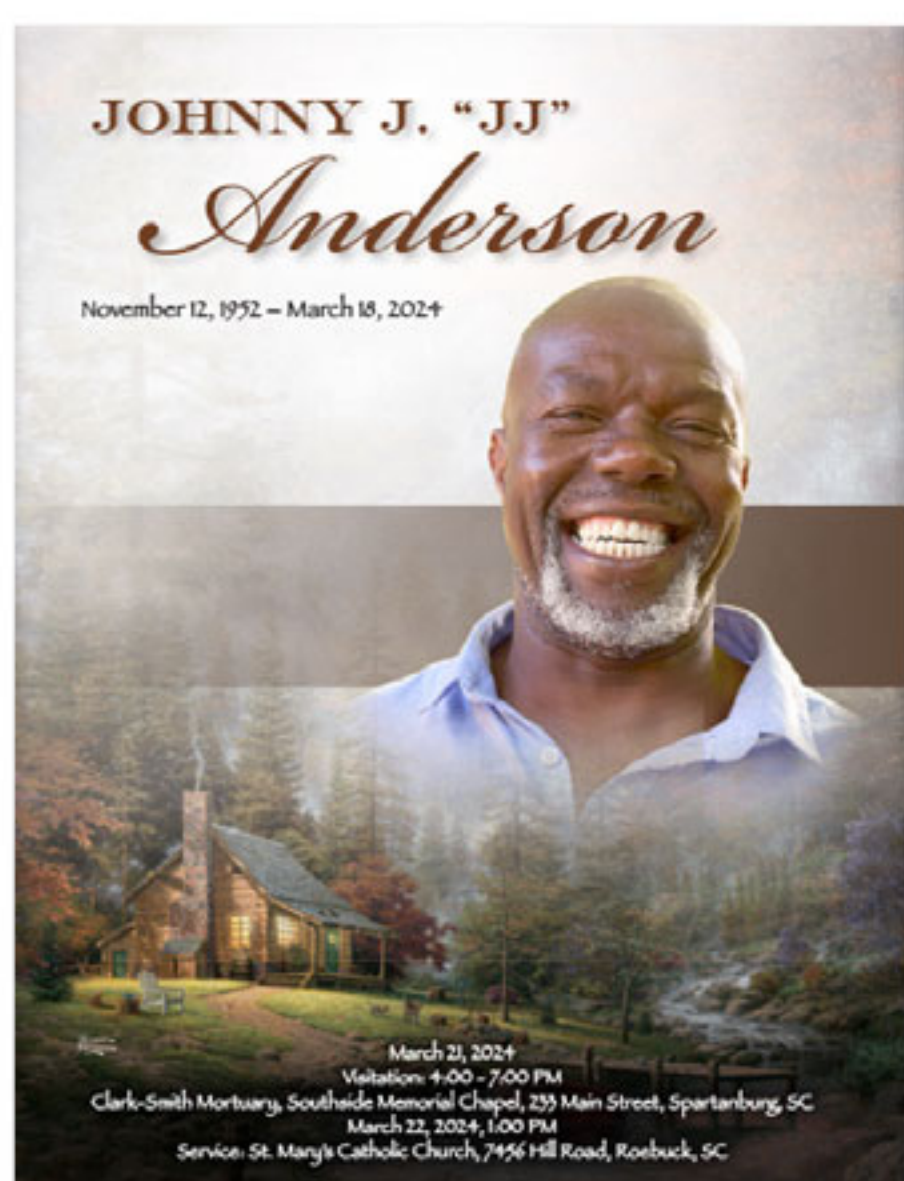

Peaceful Retreat
SIGBKLT55
Original artwork by
Thomas Kinkade