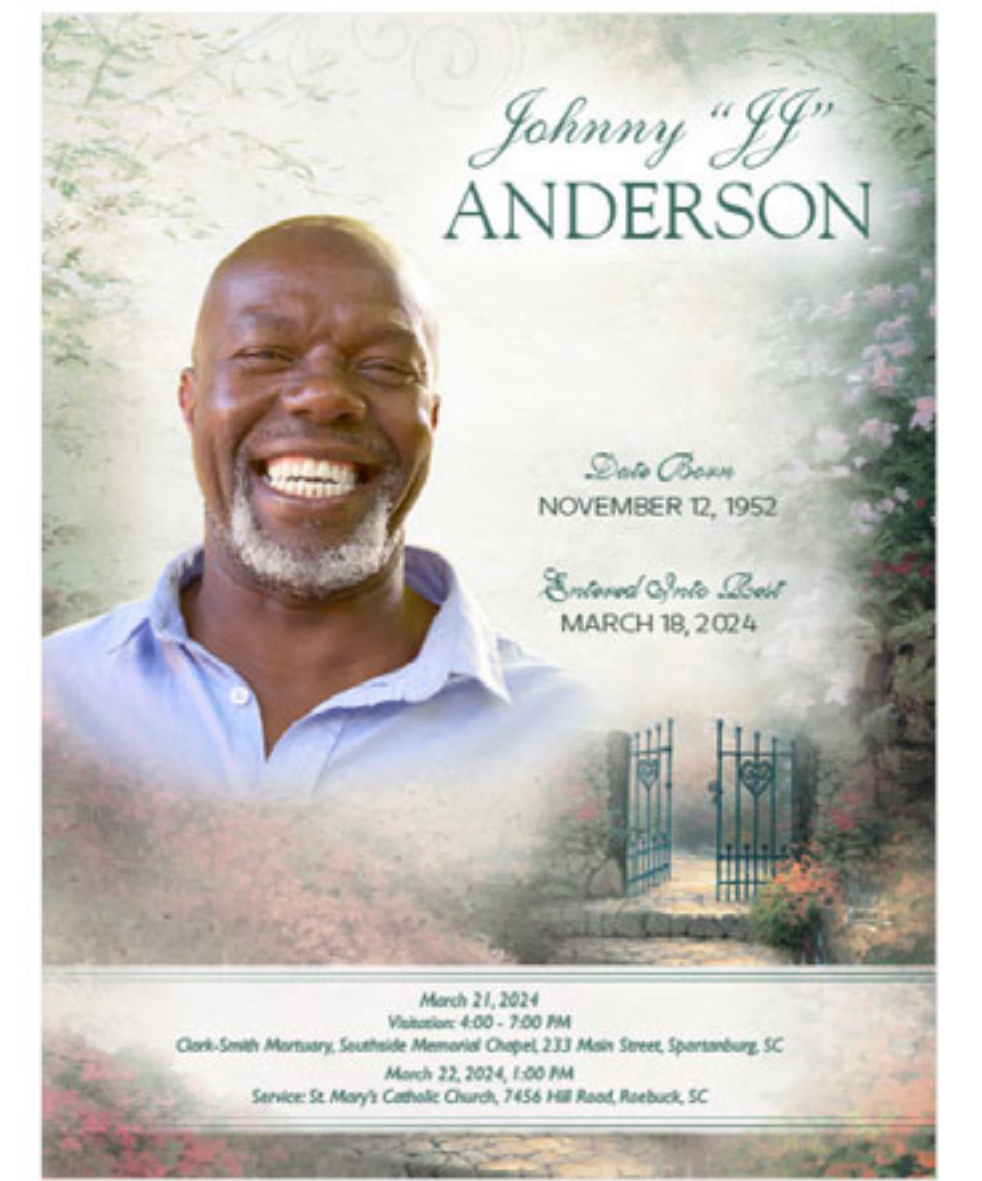

Details

- 8.5 x 11" folded (11x17" open)
- 8 pages
- Saddle stitch binding
- Heavyweight stock
- Minimum quantity: 100

Includes

- Choice of theme
- Up to 40 photos
- Obituary / Story
- Service Information
- Messages from Family
- Heartfelt Sentiments & Poems

Champagne
SIGBKLT166

Chronicles
SIGBKLT1881

Divine Flight
SIGBKLT63

Family Tree
SIGBKLT1161
Original artwork by
Bonnie Mohr

Gallery
SIGBKLT155

Garden of Promise
SIGBKLT150
Original artwork by
Thomas Kinkade