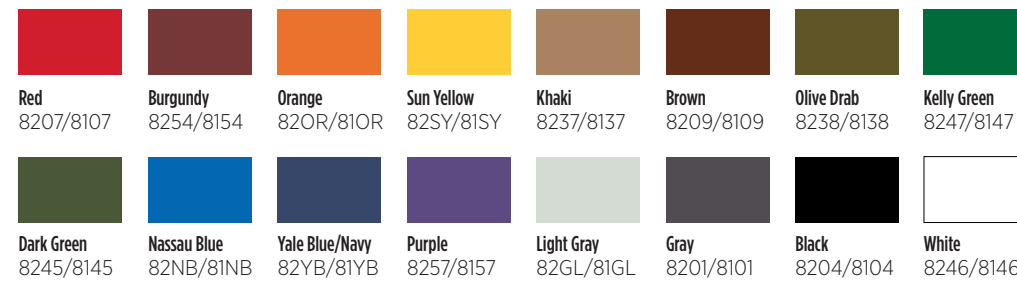

Arco 600

Vinyl-coated 600-denier polyester duck. Durable, water-resistant and abrasion-resistant. May be imprinted or embroidered.

Key:
Arco 600 # / Arcoduck II #

Arcoduck II

Outer layer of vinyl-coated 600-denier polyester duck bonded to a polyester fabric with a moisture proof inner liner. Adds to the abrasion resistance and water resistance of Arco 600. May be imprinted or embroidered.