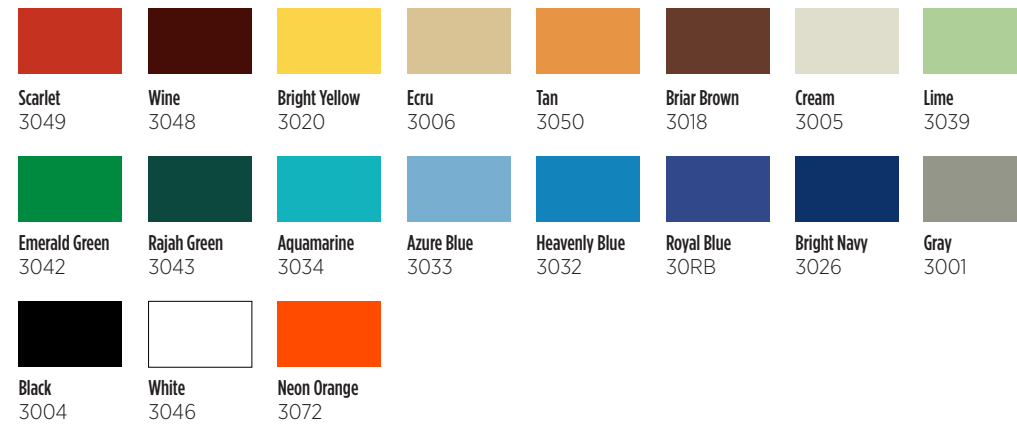

Full Material Color Guide

Leatherette

Vinyl coating applied to fabric base. Easily cleaned with soap and water. Silk screen imprinting only.